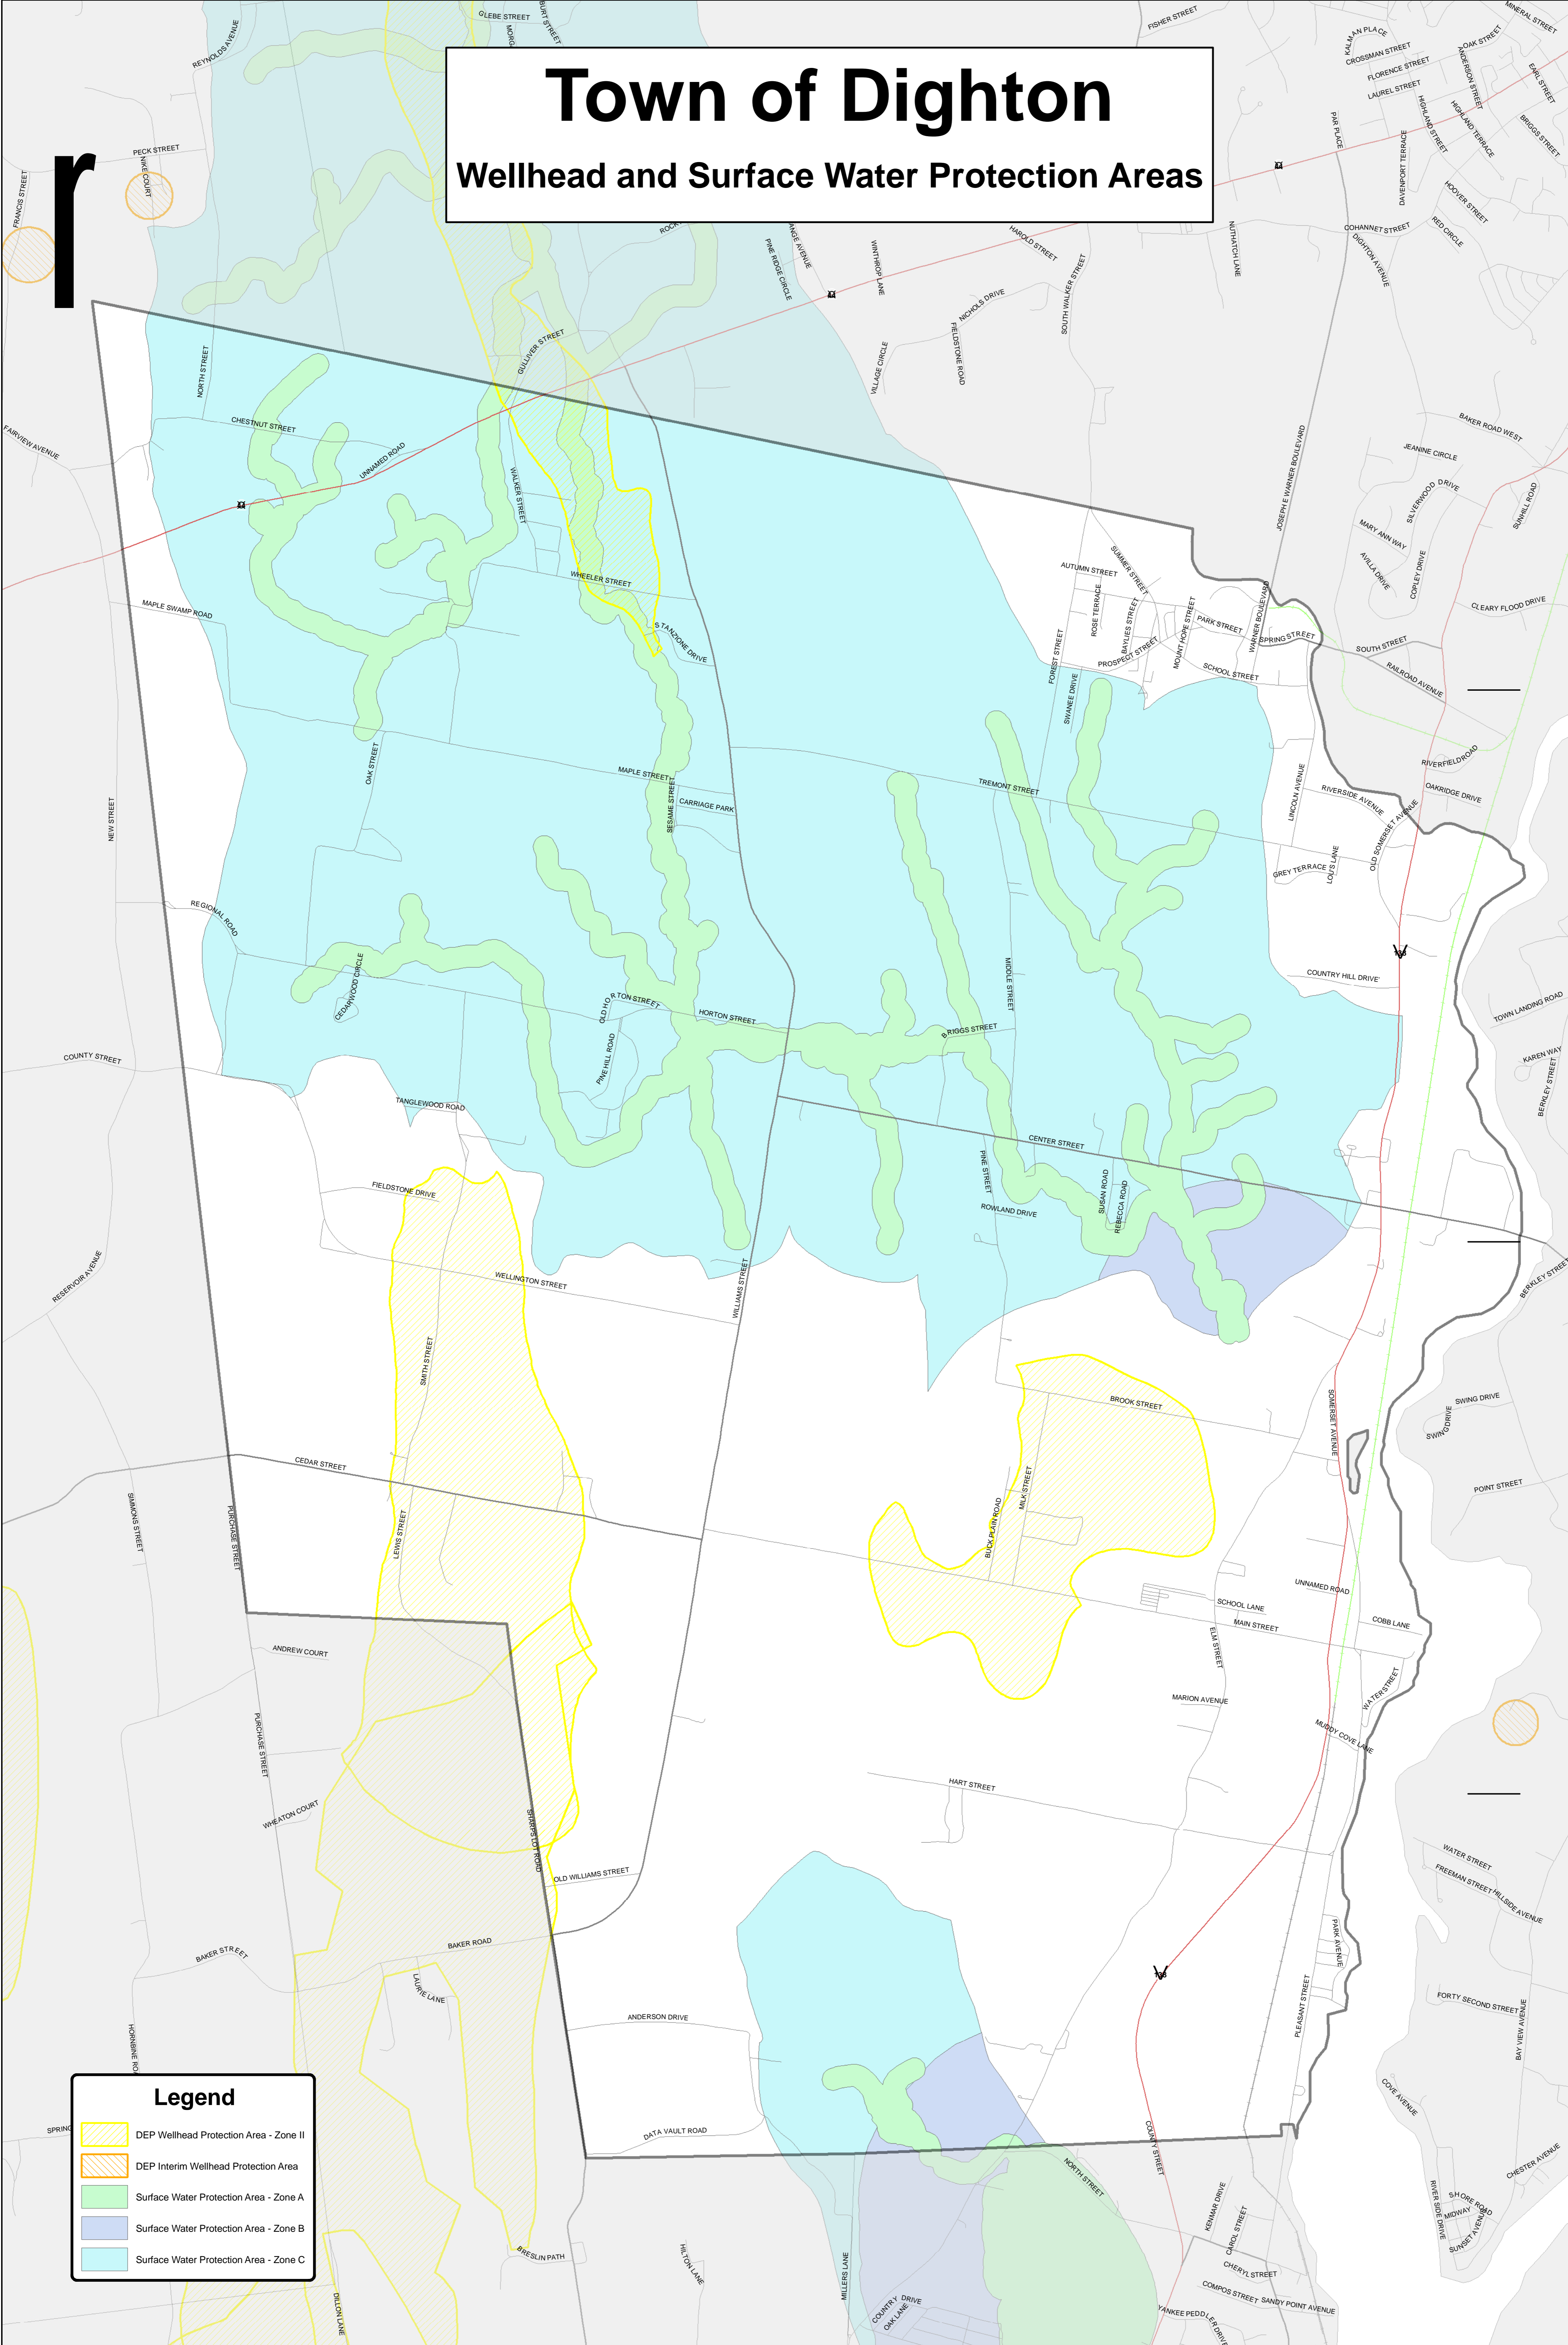

Town of Dighton

Wellhead and Surface Water Protection Areas

Legend

- DEP Wellhead Protection Area - Zone II
- DEP Interim Wellhead Protection Area
- Surface Water Protection Area - Zone A
- Surface Water Protection Area - Zone B
- Surface Water Protection Area - Zone C